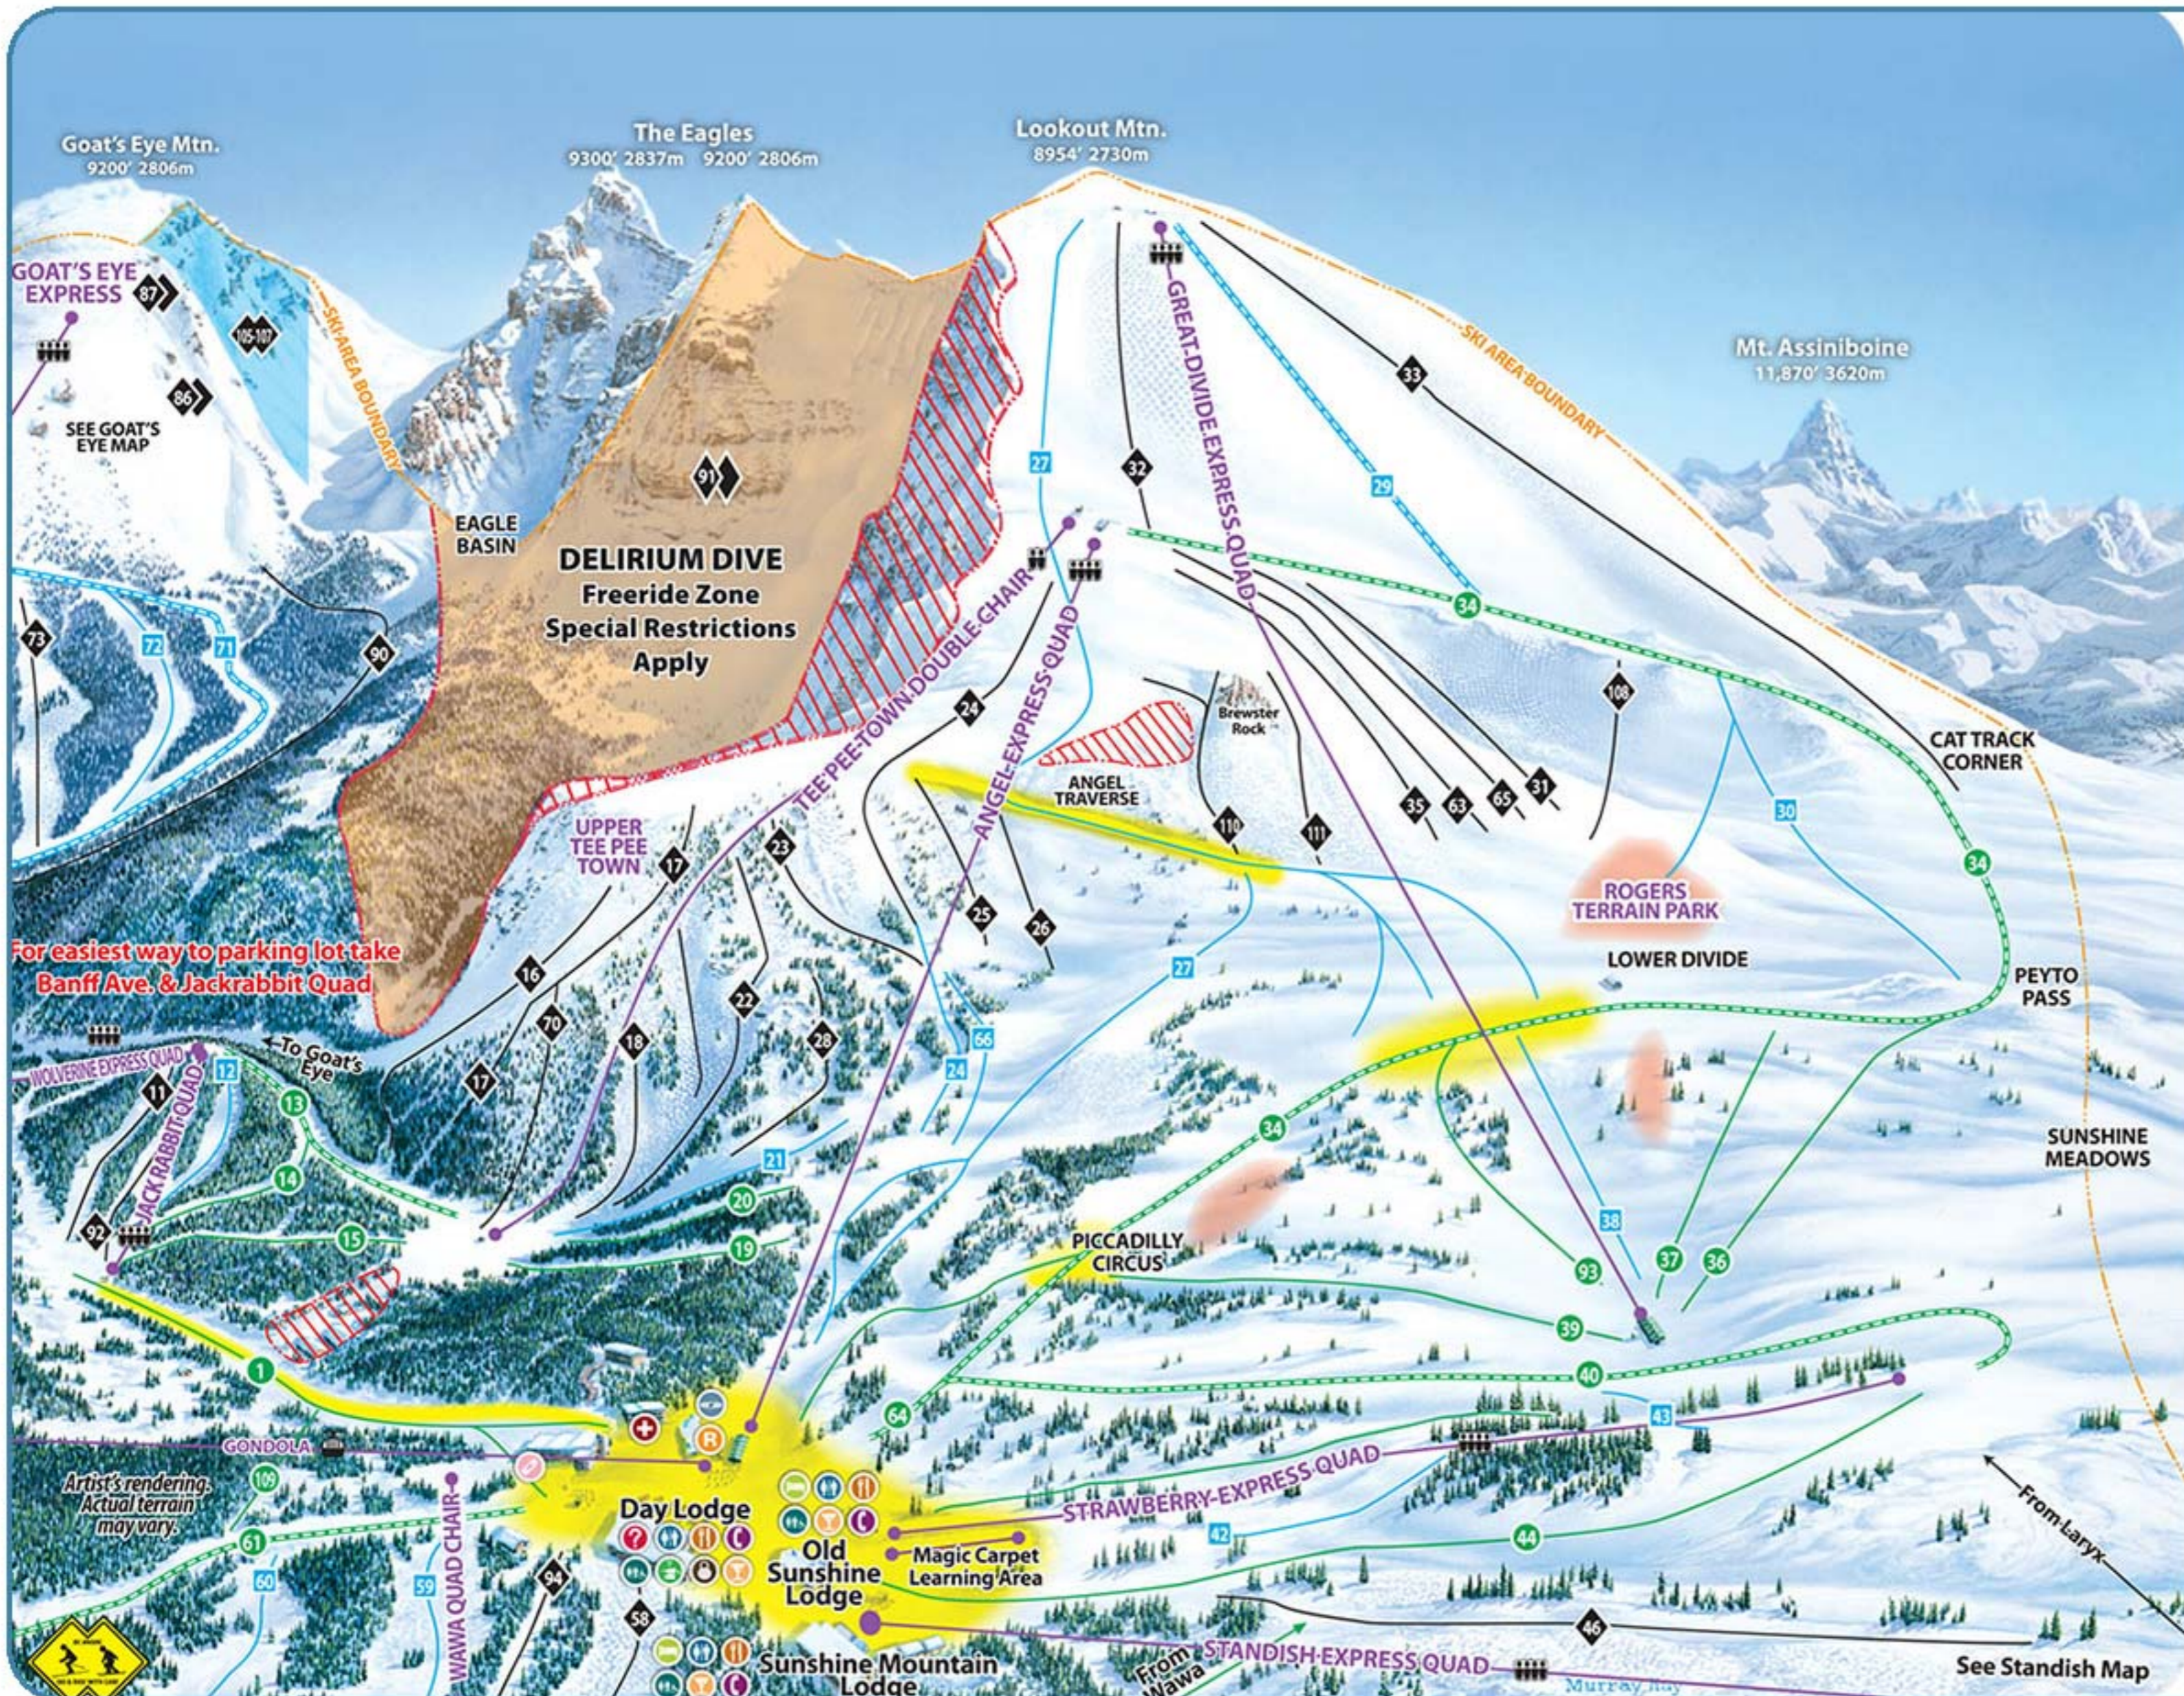

SUNSHINE VILLAGE

LOOKOUT MOUNTAIN

- 1. Banff Avenue (Upper)
- ◆ 11. Jackrabbit
- 15. Cottontail
- ◆ 16. The Shoulder
- ◆ 17. Bushwackers
- ◆ 18. Schoolmarm
- 19. Pilgrims
- 20. Packers
- 21. Barners Bowl
- ◆ 22. Tee Pee Main Chutes
- ◆ 23. Little Angel
- ◆ 24. Ecstasy
- ◆ 25. Big Angel
- ◆ 26. O.S. Pitch
- 27. World Cup Downhill
- ◆ 28. Rock Ledges
- 29. South Divide
- 30. Red 90
- ◆ 31. Boundary Bowl
- ◆ 32. North Divide
- ◆ 33. Bye Bye Bowl
- 34. Green Run
- ◆ 35. Angel Flight
- ◆ 36. Assiniboine Trail
- 37. Grizzly
- 38. Highway #1
- 61. Meadow Park
- ◆ 63. South 205
- 64. Slush Cup
- ◆ 65. Viking Ridge
- 66. Cherub
- ◆ 70. Horto's Revenge
- ◆ 90. Eagle Creek
- ◆ 91. Delirium Dive
- ◆ 92. Fireweed
- 93. The Yellowhead
- ◆ 108. Piste Noir
- 109. Corral Cut-off
- ◆ 110. North Pocket
- ◆ 111. South Pocket